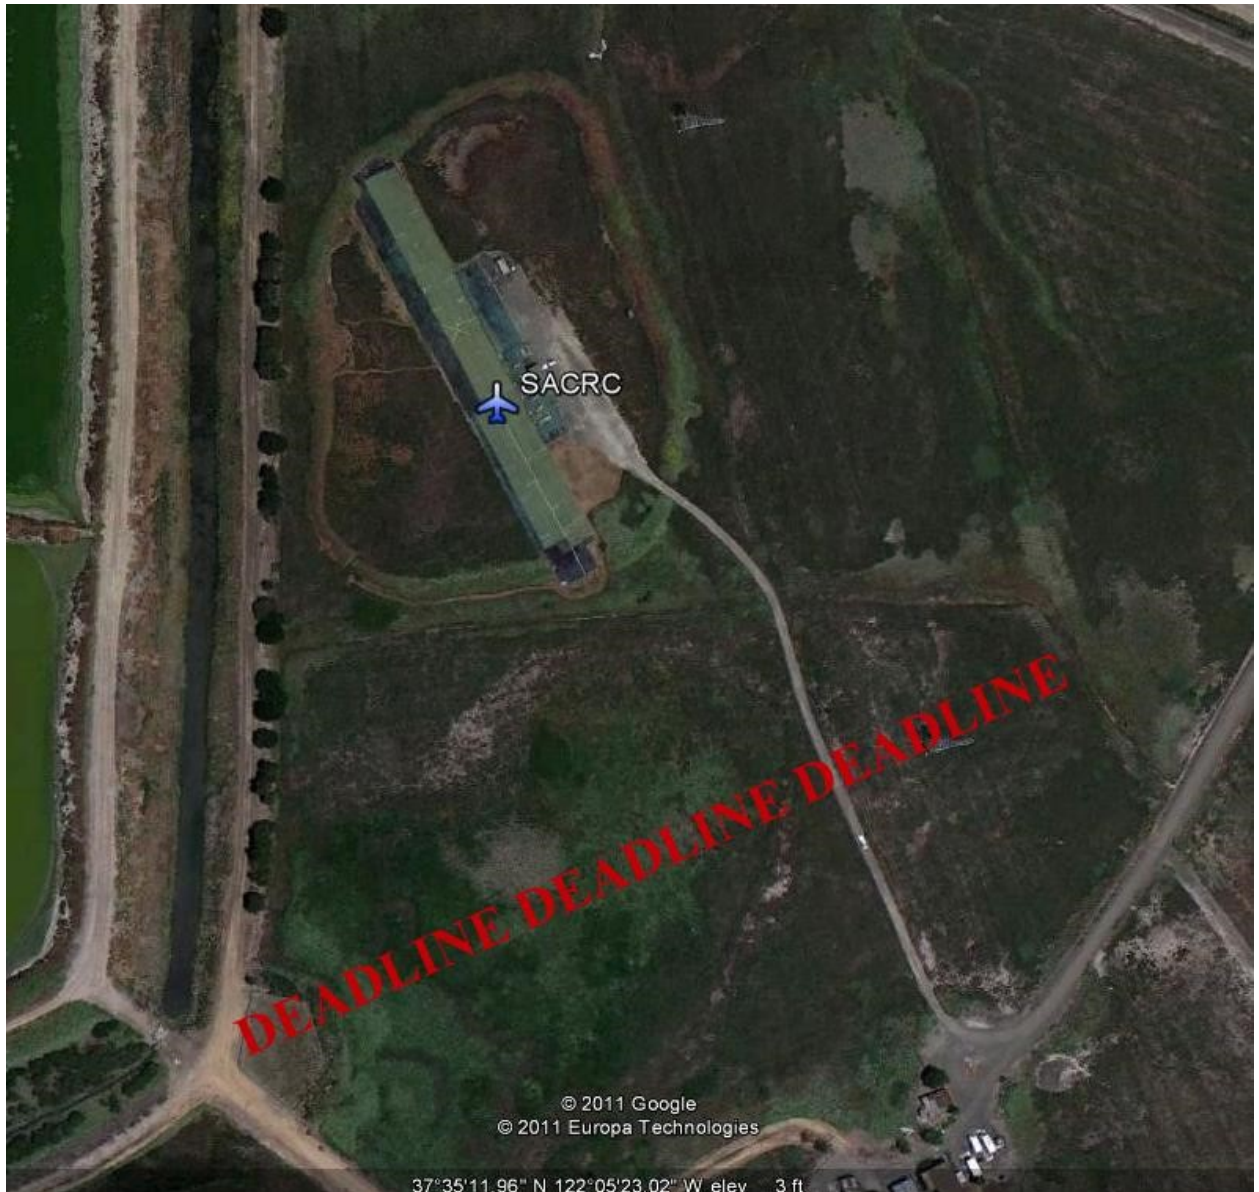

**WARBIRDS BY THE BAY
JULY 15, 2017**

**ALL ERA WARBIRDS! GAS! GLOW! ELECTRIC!
ELECTRIC FLYING STARTS AT 7AM
GAS AND GLOW AT 9AM
SORRY, NO TURBINES
E-FLITE ULTRA MICRO WARBIRD RACING!
LIMITED LANDING APPROACH, SEE PICTURE ON BACK
LUNCH SERVED ON SITE
ALL PROCEEDS BENEFIT THE VIOLA BLYTHE
COMMUNITY SERVICES CENTER**

For details on field location and directions visit the SACRC website
www.sacrc.org
AMA Sanction Pending

© 2011 Google
© 2011 Europa Technologies

37°35'11.96" N 122°05'23.02" W elev 3 ft